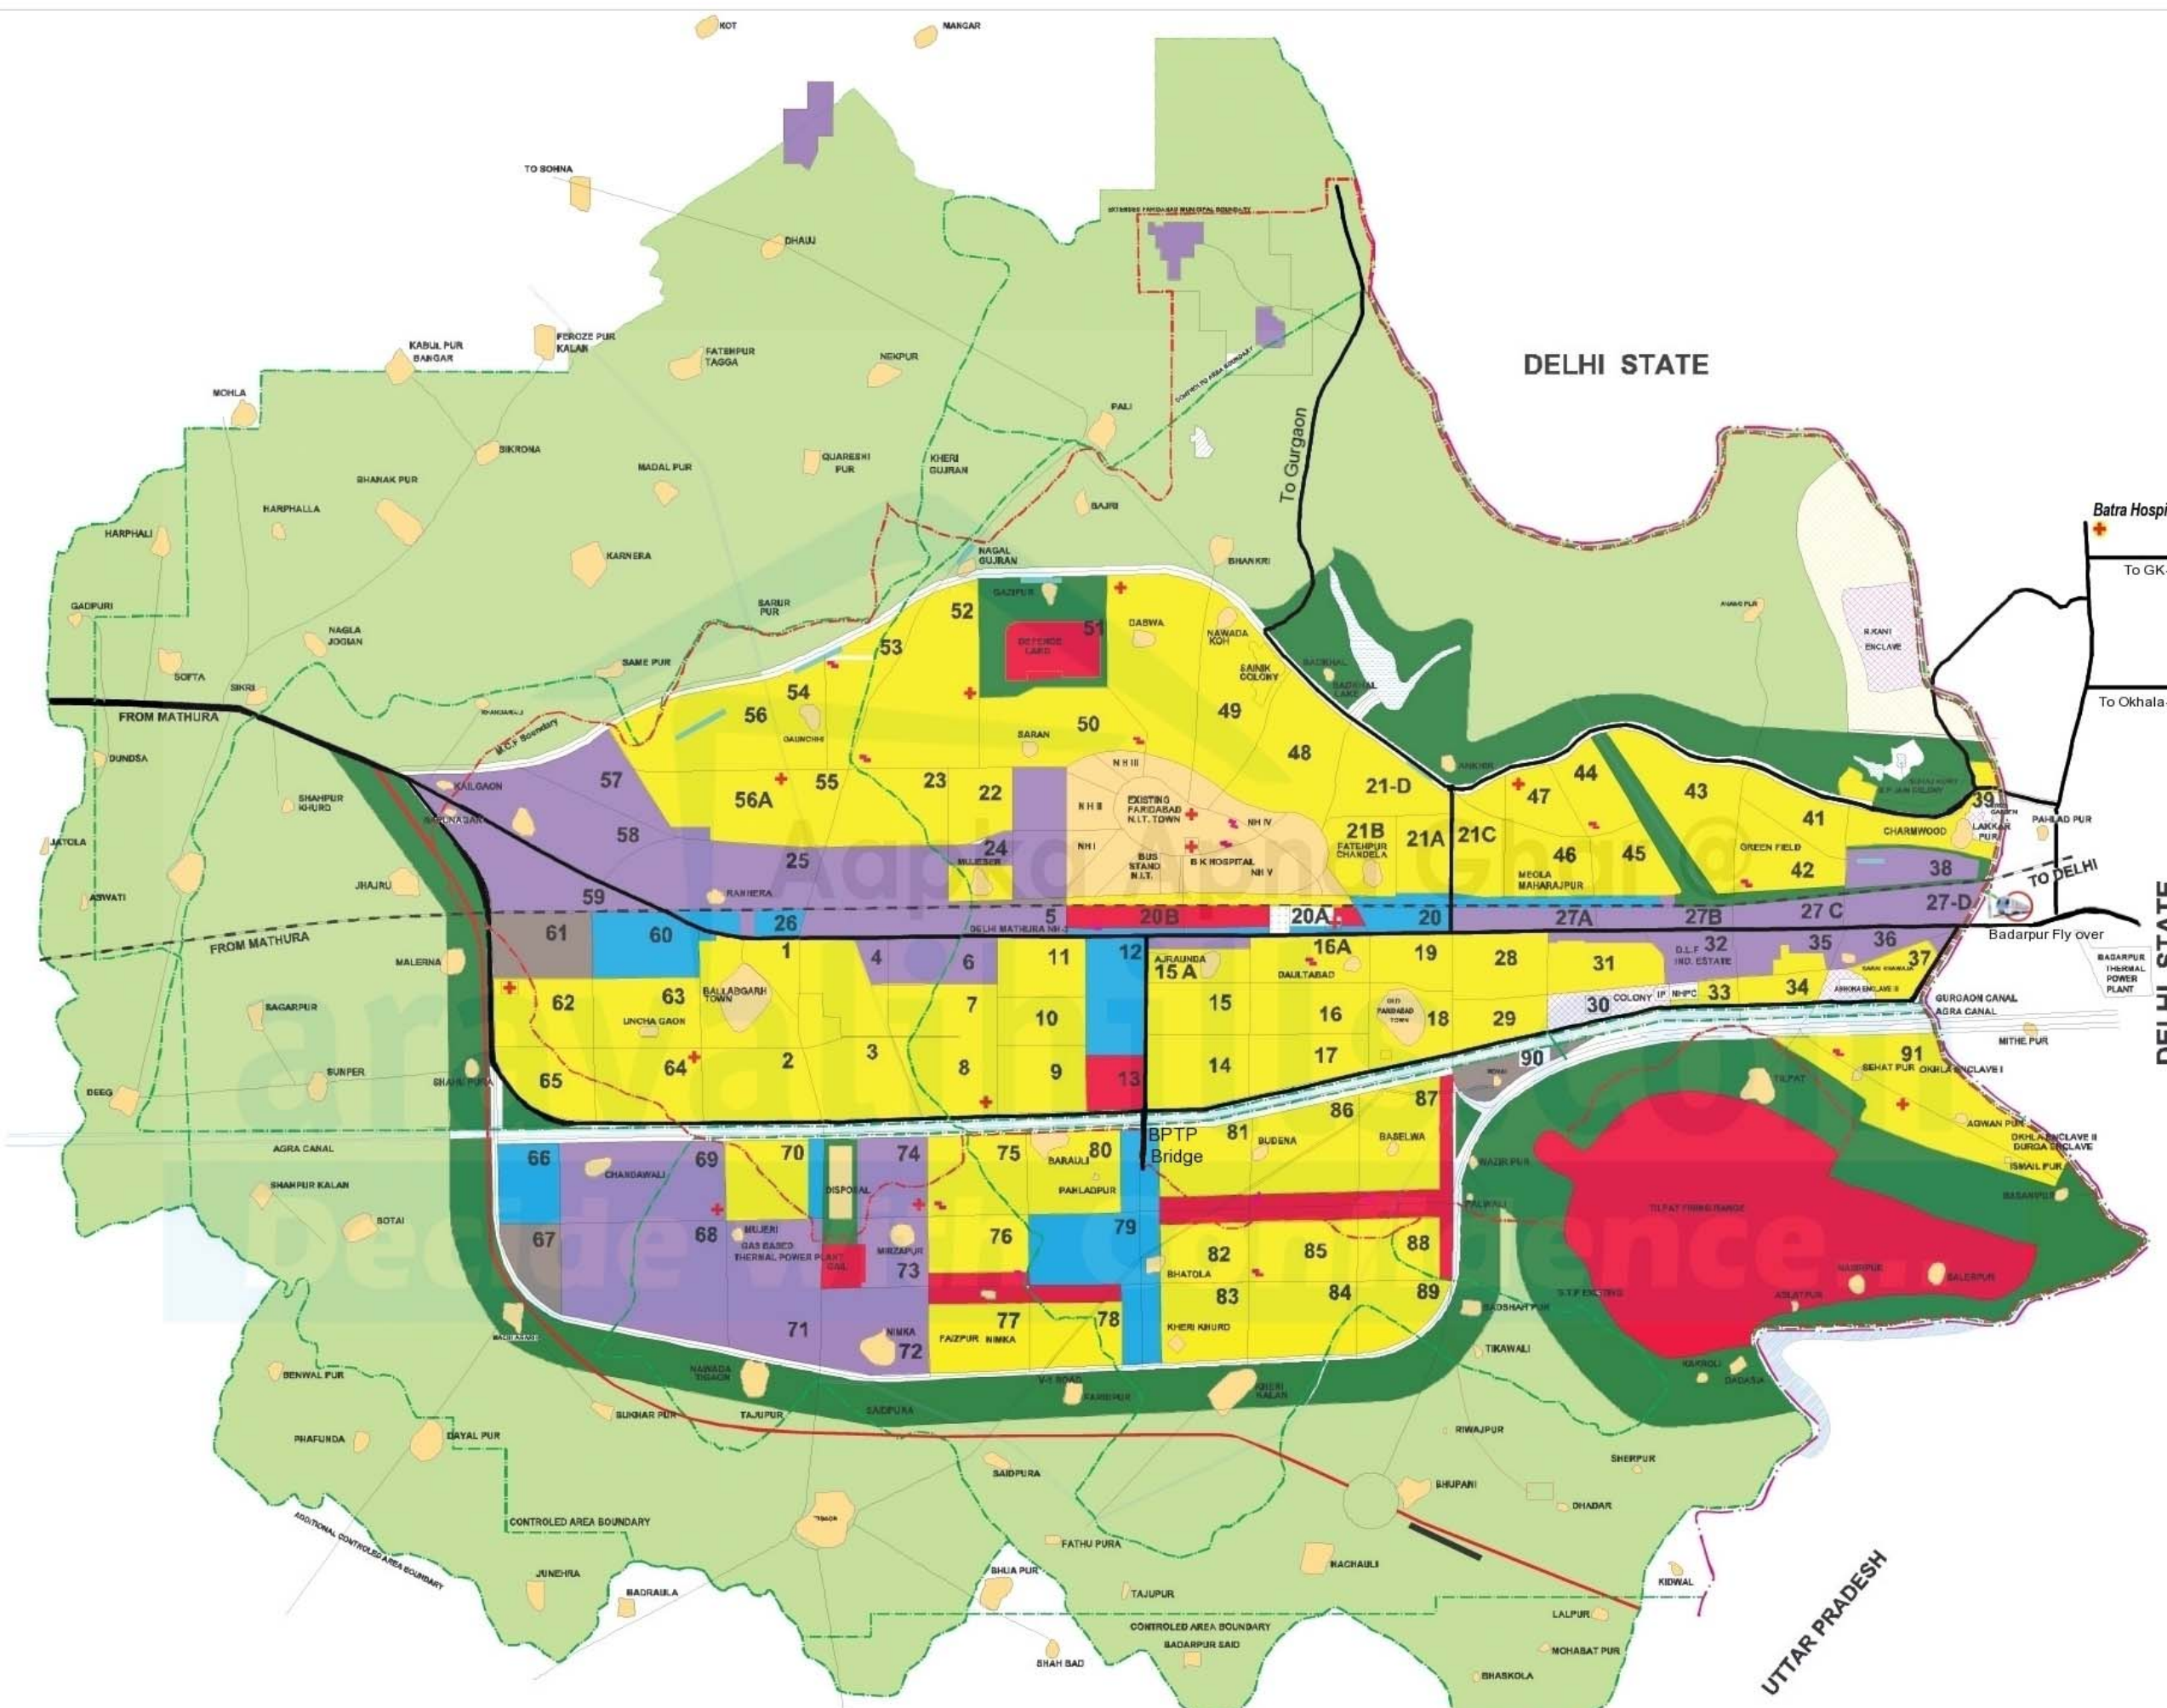

FARIDABAD

FINAL DEVELOPMENT PLAN FOR FARIDABAD BALLABGARH CONTROL AREAS

PROPOSED LAND USE FOR 2011 AD

LEGEND

EXISTING FEATURES

- STATE BOUNDARY 
- CONTROLLED AREA BOUNDARY 
- M.C.F. BOUNDARY 
- ROAD 
- CANAL/NALA 
- RAILWAY LINE 
- ABADI 

LANDUSE

- INDUSTRIAL AREA 
- RESIDENTIAL AREA 
- COMMERCIAL AREA 
- GREEN LAND 
- TRANSPORT & COMMUNICATION 
- INSTITUTIONAL AREA 
- AGRICULTURAL ZONE 
- HOSPITAL 
- COLLEGE 

DELHI STATE

UTTAR PRADESH