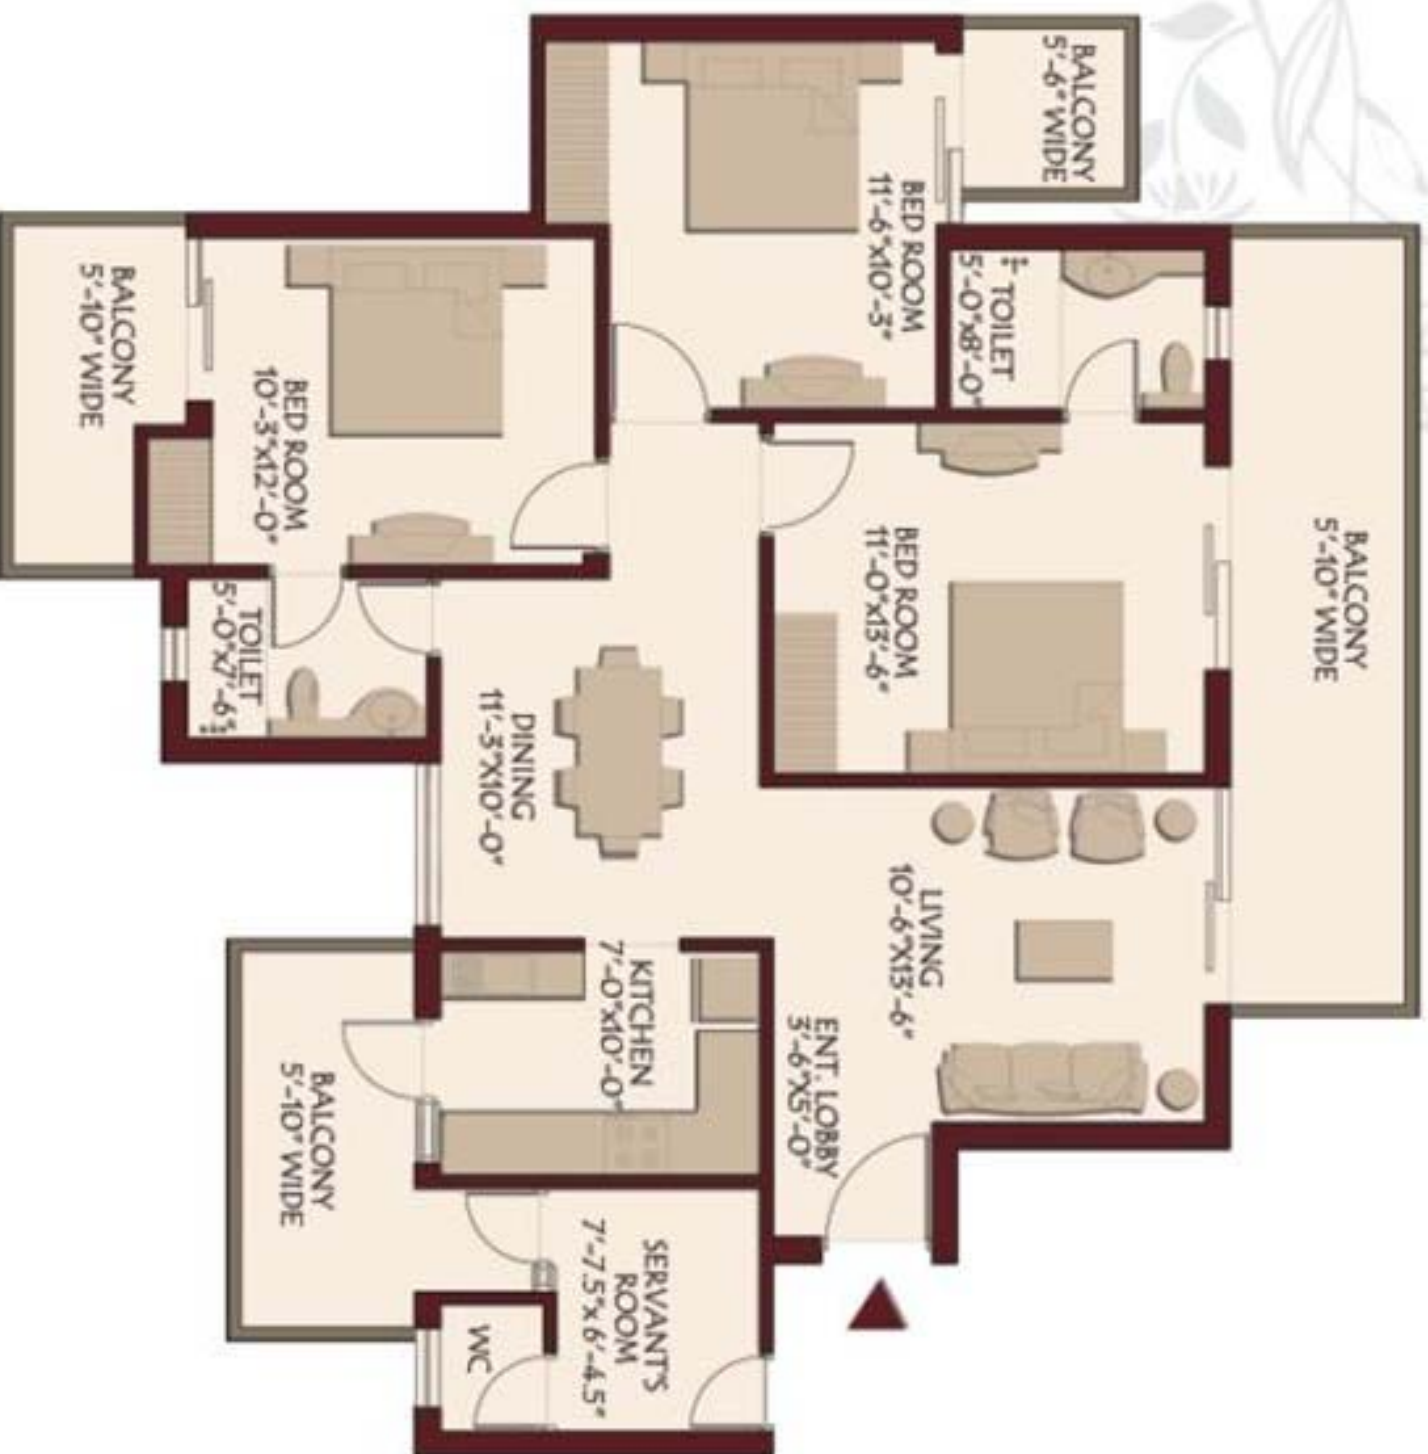

THREE BED ROOM+ SERVANT UNIT

SUPER AREA : 1602 SQ.FT.

THREE BED ROOM+ SERVANT UNIT

SUPER AREA : 1602 SQ.FT.